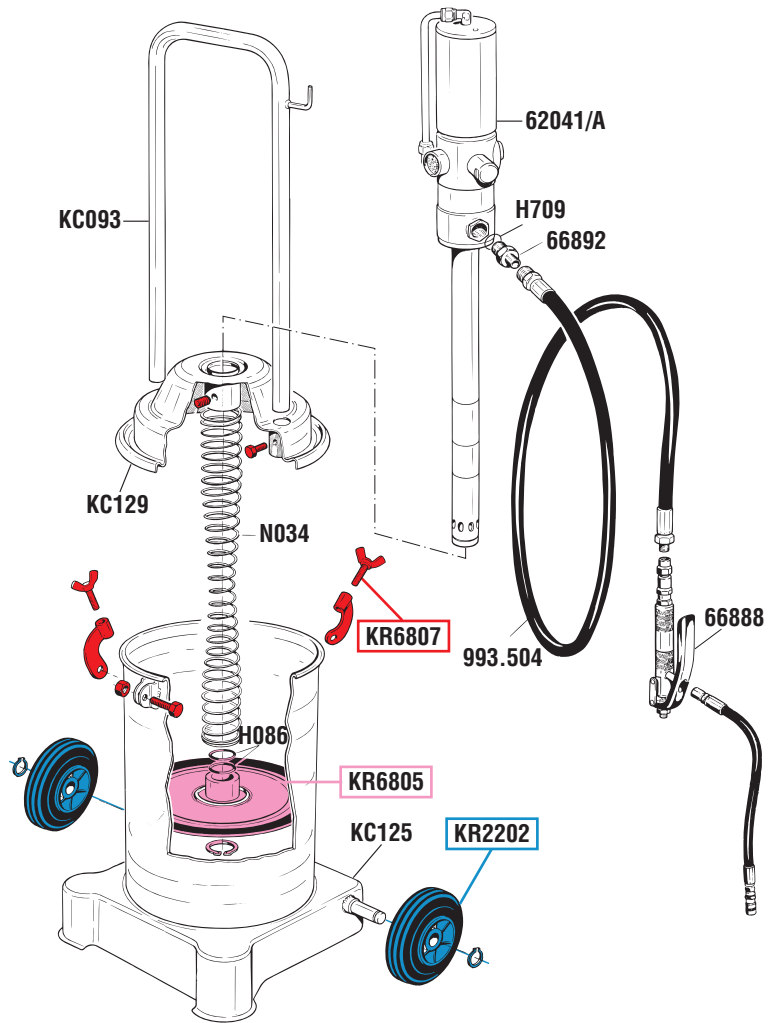

VISTA ESPLOSA - EXPLODED VIEW

INGRASSATORE CARRELLATO CON POMPA PNEUMATICA R 50:1
AIR-OPERATED GREASE PUMP R 50:1
WHEEL-MOUNTED

tutti i diritti riservati - all rights reserved

GUIDA RICAMBI - SPARE PARTS GUIDE

EACH KIT SHOWN WITH THE SAME COLOR INCLUDES ALSO THE GASKETS. THE SPARE PARTS INCLUDED IN THE KIT CAN'T BE SUPPLIED SEPARATELY EXCEPT THOSE SHOWN WITH A PROPER CODE.

| CODICE CODE | DESCRIZIONE DESCRIPTION | Q.TÀ QTY |
|----------------|------------------------------------------------------------------------------|-------------|
| KR2202 | DUE RUOTE FISSE CON ANELLI ELASTICI TWO FIXED WHEELS WITH RETAINING RINGS | 1 |
| KR6805 | MEMBRANA INGRASSATORE PNEUMATICO FOLLOWER PLATE OF AIR OPERATED PUMP | 1 |
| KR6807 | SET VITI PER SERBATOIO SET OF SCREWS FOR RESERVOIR | 1 |

ELENCO RICAMBI FORNIBILI SINGOLARMENTE

LIST OF SPARE PARTS WHICH CAN BE SUPPLIED SEPARATELY

| CODICE CODE | DESCRIZIONE DESCRIPTION | Q.TÀ QTY |
|----------------|----------------------------------------------------------|-------------|
| 66888 | PISTOLA GRASSO CON SNODO GREASE GUN WITH SWIVEL JOINT | 1 |
| 66892 | NIPPLE M 1/4" G x M 3/8" G NIPPLE M 1/4" G x M 3/8" G | 1 |
| 993.504 | TUBO 1/4" - 4 m - 600 bar HOSE 1/4" - 4 m - 600 bar | 1 |
| 62041/A | POMPA GRASSO R 50:1 GREASE PUMP R 50:1 | 1 |
| H086 | O-RING 4118 O-RING 4118 | 2 |
| H709 | GUARNIZIONE DI TENUTA GASKET | 1 |
| KC093 | MANICO HANDLE | 1 |
| KC125 | SERBATOIO RESERVOIR | 1 |
| KC129 | COPERCHIO COVER | 1 |
| N034 | MOLLA PER MEMBRANA FOLLOWER PLATE SPRING | 1 |

| CODICE CODE | DESCRIZIONE DESCRIPTION | Q.TÀ QTY |
|----------------|----------------------------------------------------|-------------|
| KS6280 | POMPE GRASSO 50:1 GREASE PUMPS 50:1 | 1 |
| KS6683 | PISTOLA GRASSO CON SNODO GREASE GUN WITH SWIVEL | 1 |